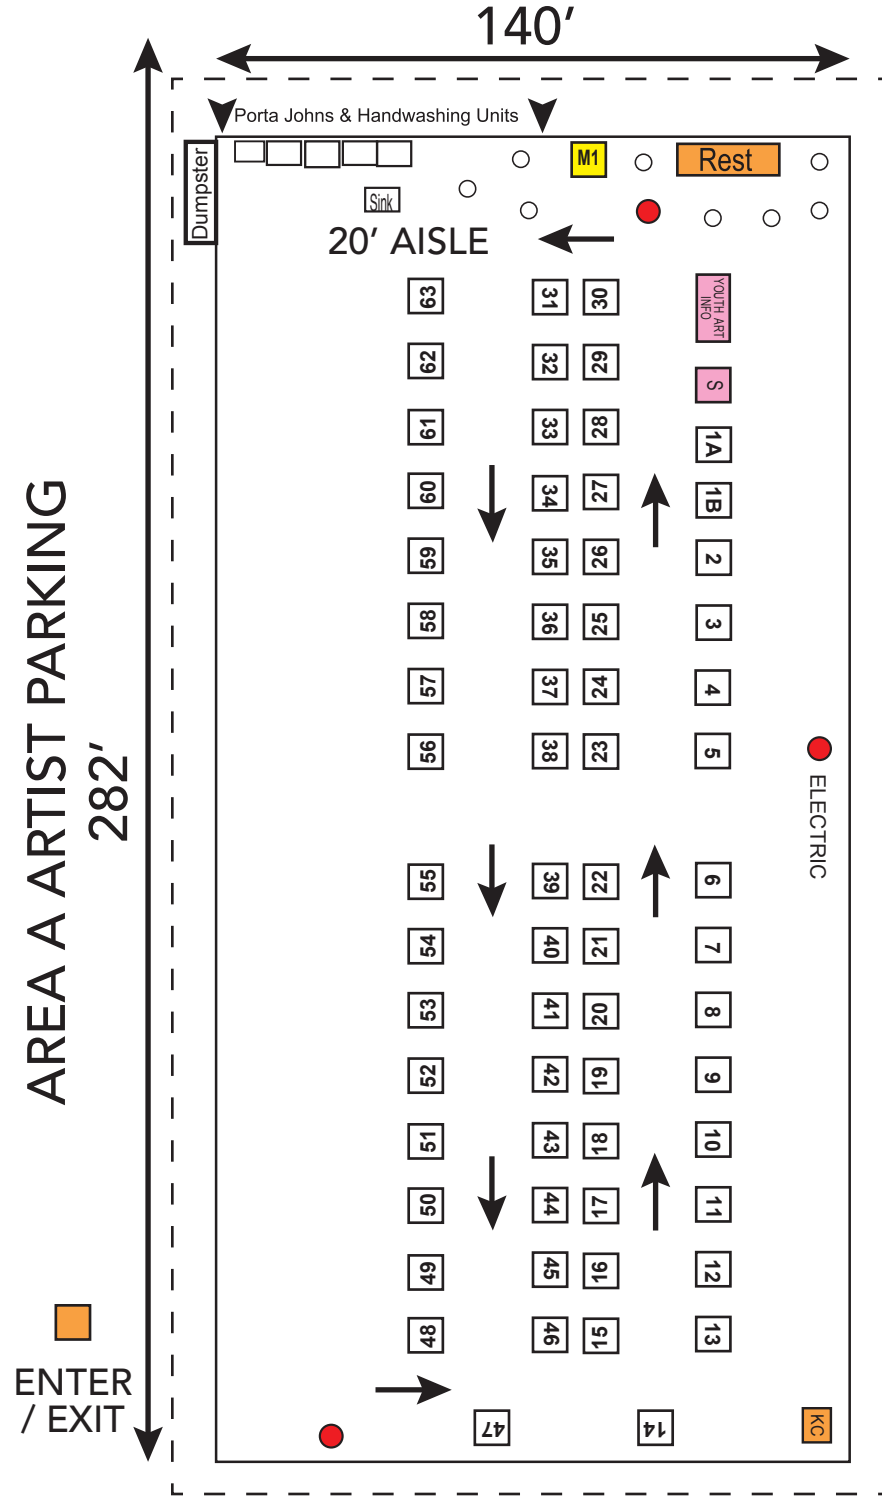

# HotWorks.org Sarasota Open Air Fine Art Show

Outdoors At  
Phillippi Estate Park  
January 23 & 24, 2021

Sat & Sun 10-5 Daily  
Move-in Fri Jan 22, 10-4  
(updated 01-19-21)  
Minimum 14' wide aisles

All booths minimum 7' apart

Maximum 240 patrons at one time  
monitored/counted thru Main & Only  
Entrance to/from event signs  
directing to entrance

Perimeter of event site to be secured  
w/ 2 layers of caution tape & signs  
directing to entrance

- Tables for seating
- Fire Extinguisher

← AREA C  
PARKING  
EVENT  
ATTENDEES

→ AREA C  
PATRON  
PARKING

4' STAKES  
10' APART WITH  
2 ROWS OF  
CAUTION TAPE ON  
PERIMETER OF SHOW

TAMIAMI TRAIL / US-41