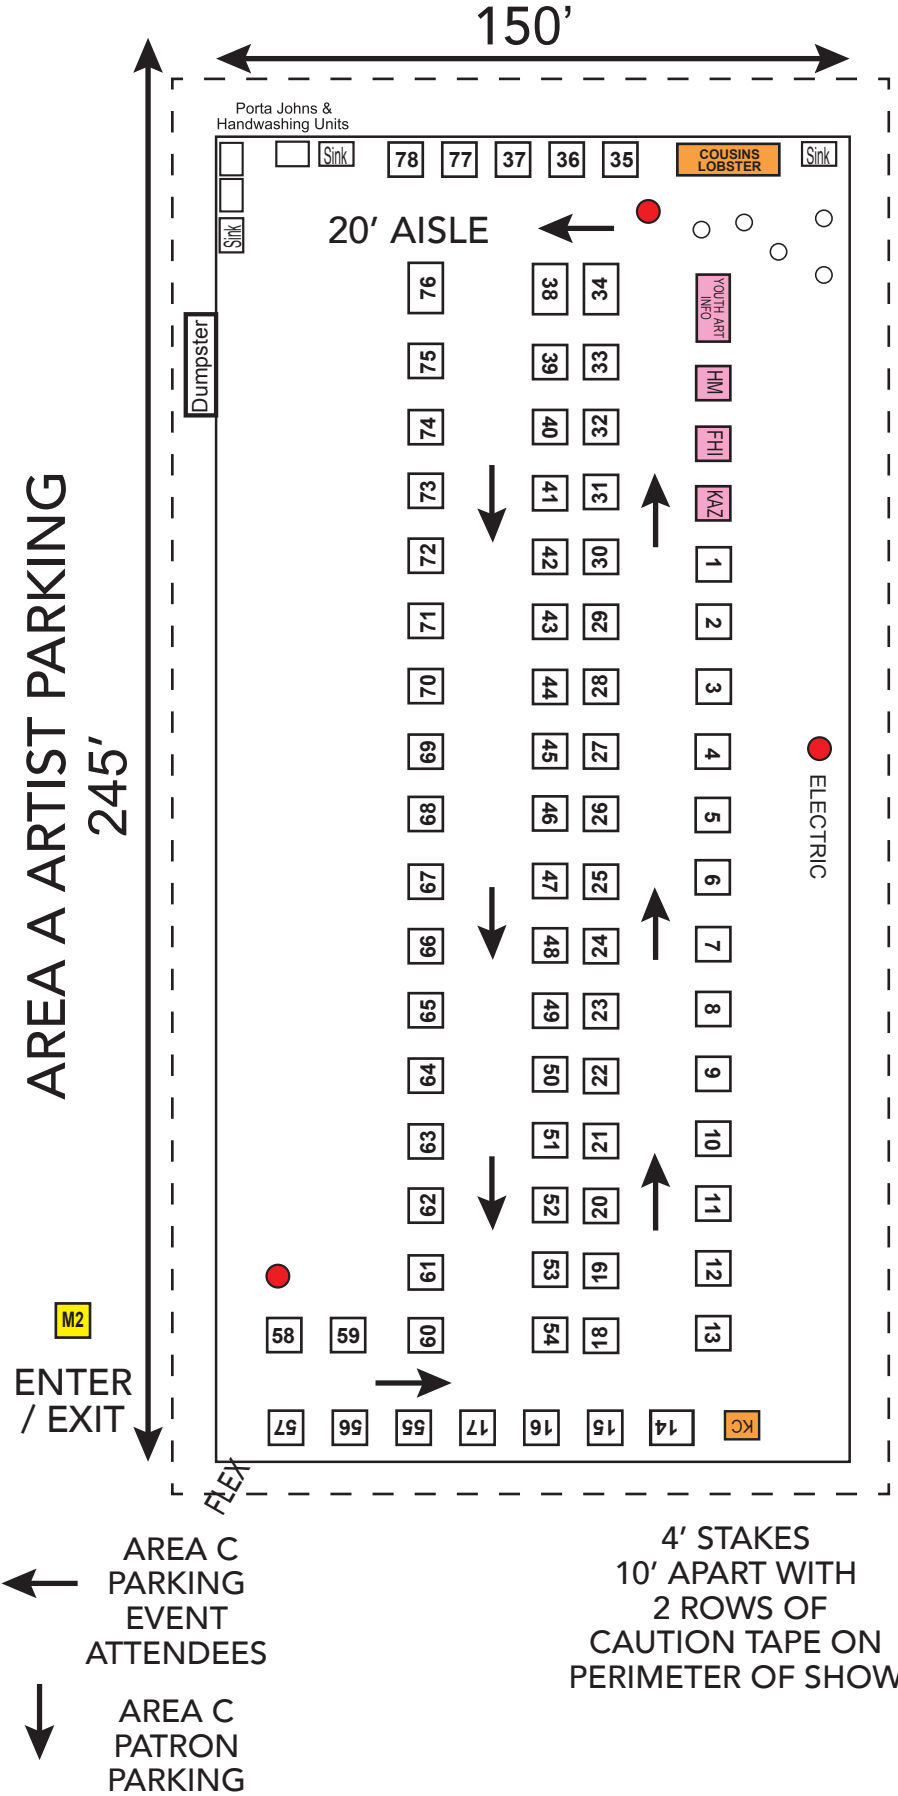

HotWorks.org Sarasota Open Air Fine Art Show

Outdoors At
Phillippi Estate Park
April 3 & 4, 2021

Sat & Sun 10-5 Daily
Move-in Fri Apr 2, 10a-4p only
(updated 03-31-21)
Minimum 20' wide aisles

All booths minimum 6' apart

Maximum 240 patrons at one time
monitored/counted thru Main & Only
Entrance to/from event signs
directing to entrance

Perimeter of event site to be secured
w/ 2 layers of caution tape & signs
directing to entrance

- Tables for seating
- Fire Extinguisher

TAMIAMI TRAIL / US-41