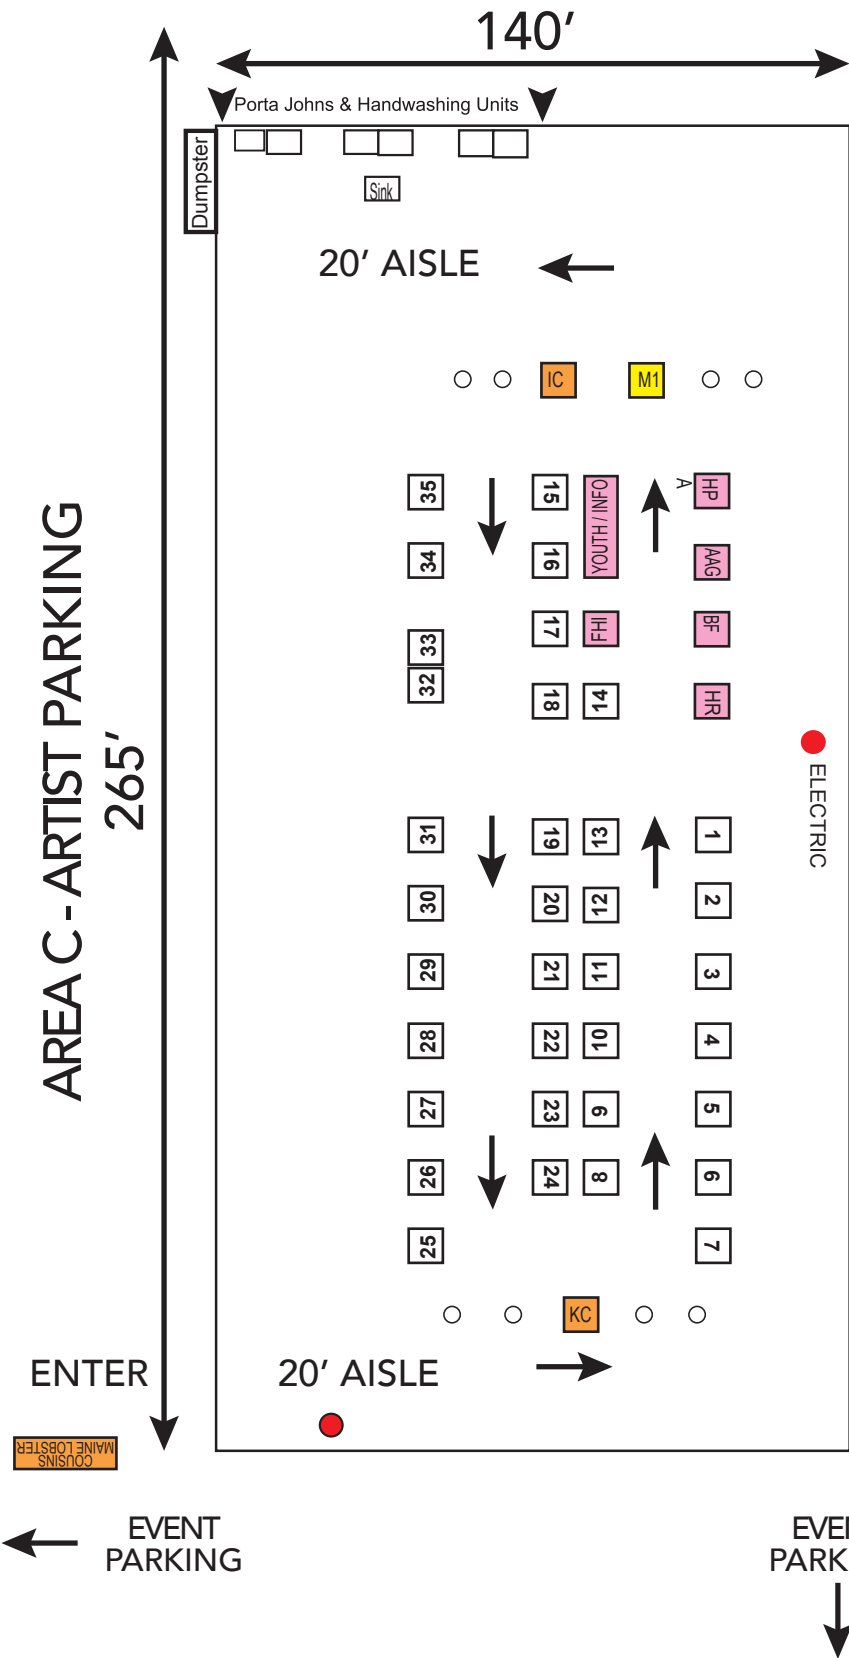

HotWorks.org Sarasota Open Air Fine Art Show

At Phillippi Estate Park
November 20 & 21, 2021

Sat & Sun 10-5 Daily
Move-in Fri Nov 19, 10-4
(updated 11-14-21)

Minimum 14' wide aisles
All booths minimum 4' apart
140' x 265' = show perimeter

- Tables for seating
- Fire Extinguisher

TAMIAMI TRAIL / US-41