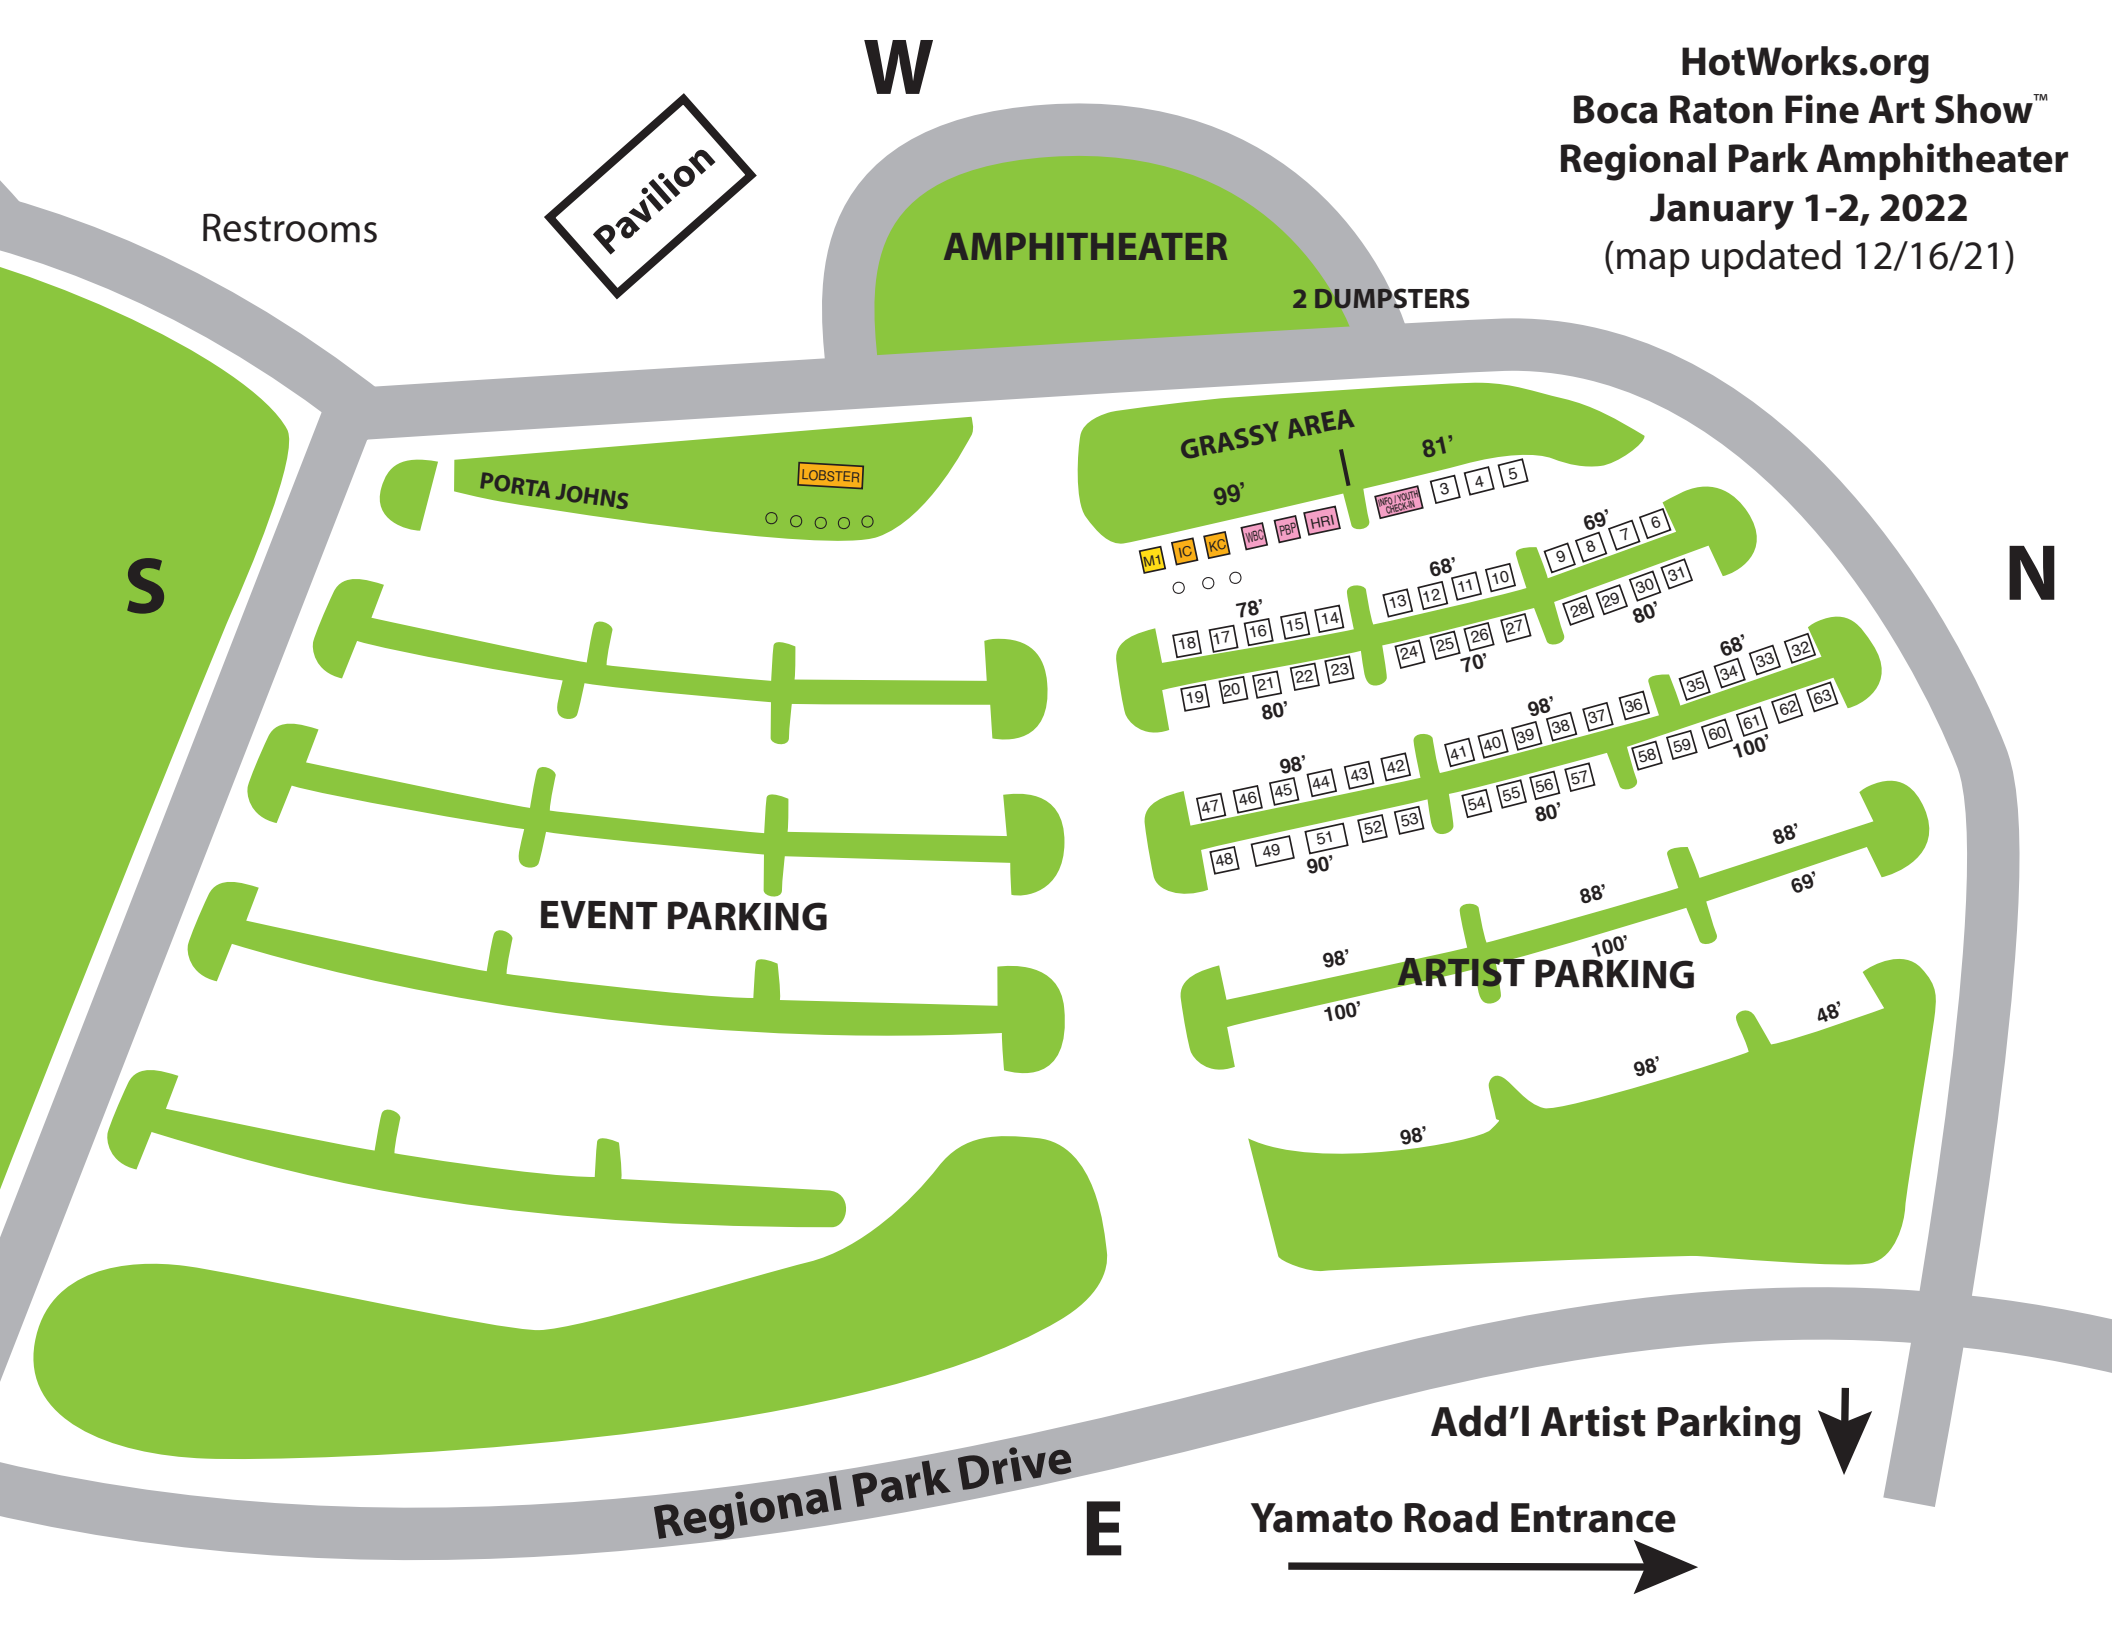

HotWorks.org
Boca Raton Fine Art Show™
Regional Park Amphitheater
January 1-2, 2022
(map updated 12/16/21)

Restrooms

Pavilion

W

AMPHITHEATER

2 DUMPSTERS

S

PORTA JOHNS

LOBSTER

GRASSY AREA

MI IC KC WBC PBP HRI INFO/ARTS CHECK-IN

99' 81' 3 4 5

78' 68' 9 8 7 6

18 17 16 15 14 13 12 11 10 28 29 30 31

19 20 21 22 23 24 25 26 27 70' 80'

47 46 45 44 43 42 41 40 39 38 37 36 68'

48 49 51 52 53 54 55 56 57 80' 100'

98' 88' 89'

100' 98' 48'

ARTIST PARKING

EVENT PARKING

N

Add'l Artist Parking

Regional Park Drive

E

Yamato Road Entrance