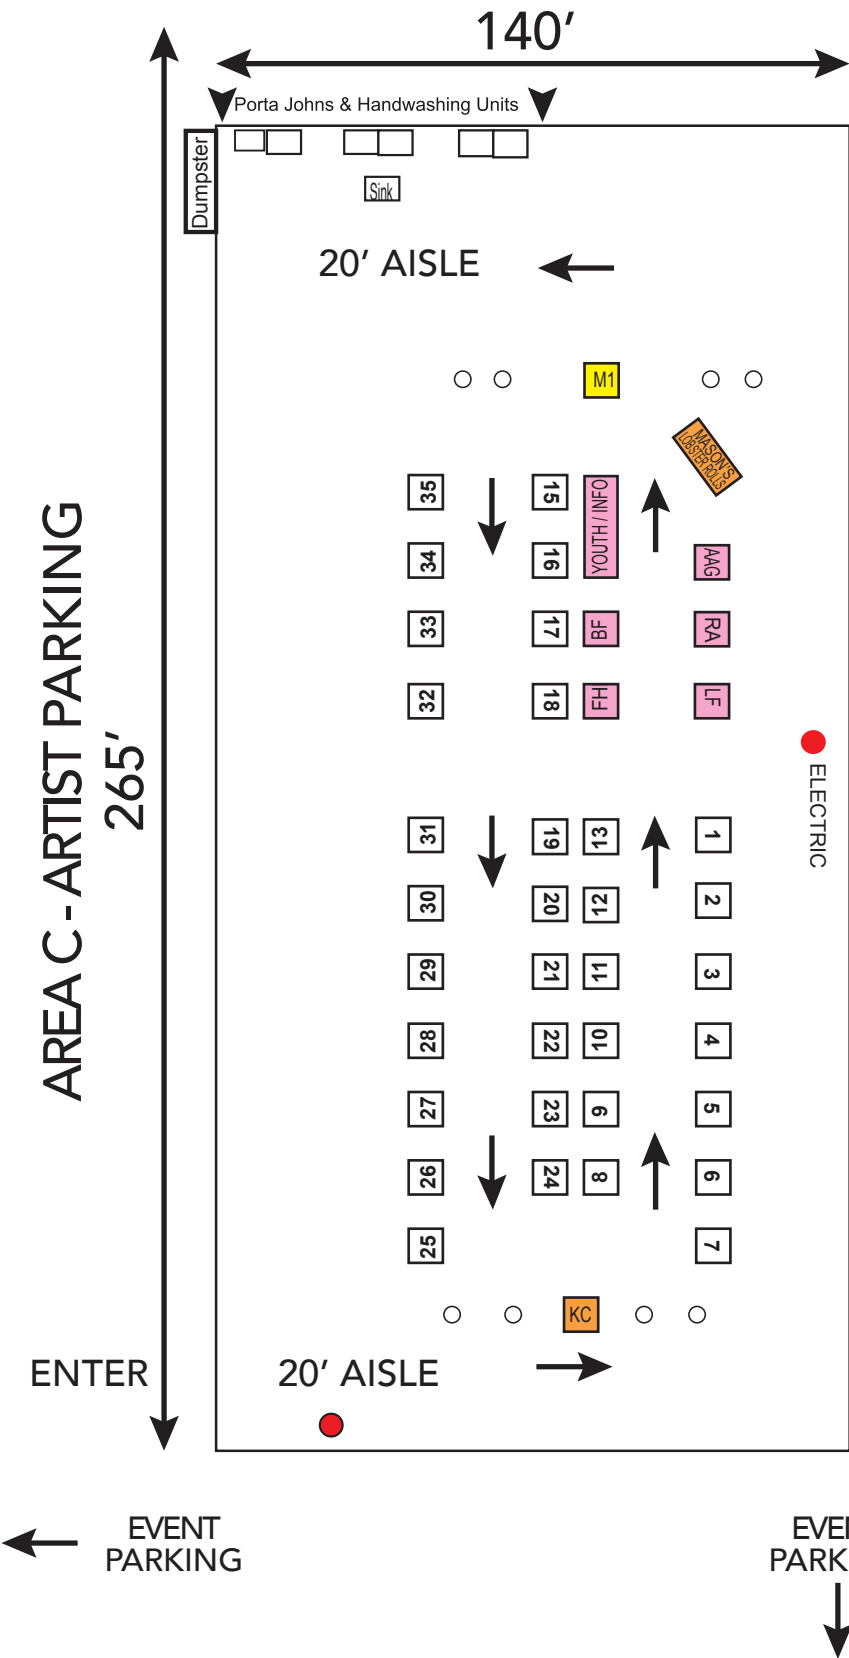

# HotWorks.org Sarasota Open Air Fine Art Show

At Phillippi Estate Park  
January 15 & 16, 2022

Sat & Sun 10-5 Daily

Move-in Fri Jan 14, 10-4  
(updated 1-10-22)

Minimum 14' wide aisles

All booths minimum 4' apart

140' x 265' = show perimeter

- Tables for seating
- Fire Extinguisher

TAMIAMI TRAIL / US-41