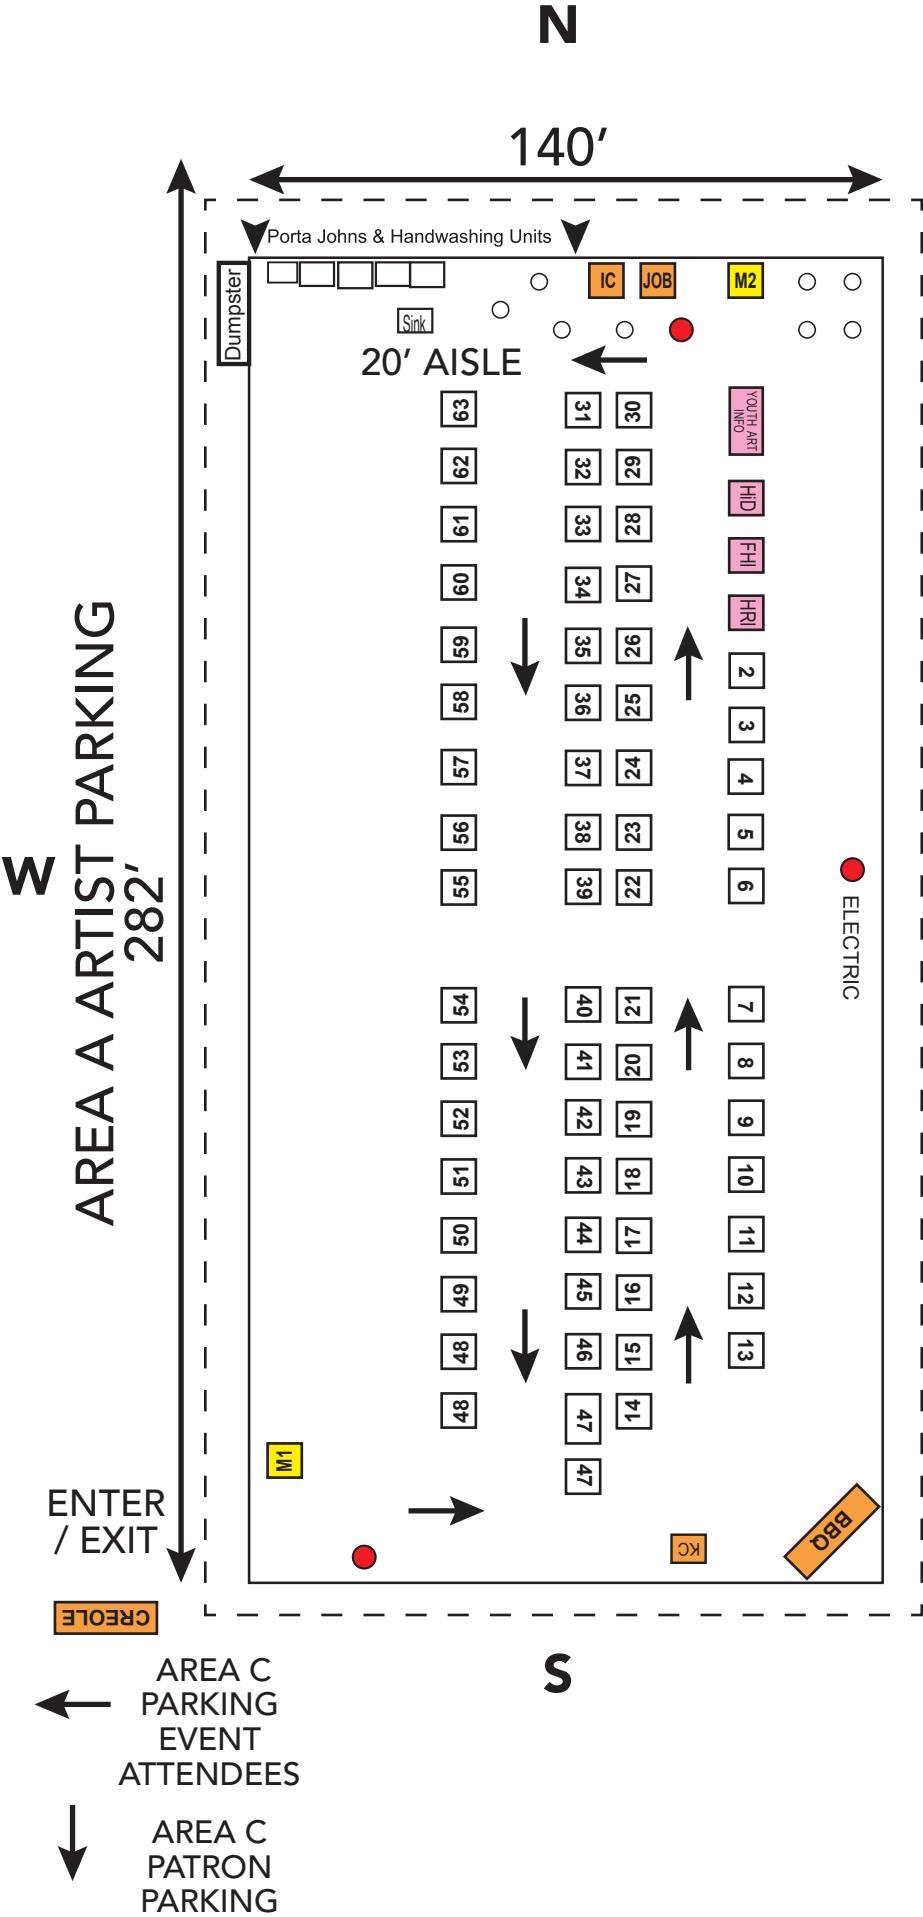

# HotWorks.org Sarasota Open Air Fine Art Show

Outdoors At  
Phillippi Estate Park  
February 12 & 13, 2022

Sat & Sun 10-5 Daily  
Move-in Fri Feb 11, 10-4  
(updated 02-2-22)  
Minimum 14' wide aisles

All booths minimum 2' apart

HotWorks.org  
Sarasota Open  
Air Fine Art Show  
Outdoors At  
Phillippi Estate Park  
February 12 & 13, 2022  
Sat & Sun 10-5 Daily  
Move-in Fri Feb 11, 10-4  
(updated 02-2-22)  
Minimum 14' wide aisles

All booths minimum 2' apart

- E**
- Tables for seating
- Fire Extinguisher

TAMIAMI TRAIL / US-41

AREA C PARKING  
EVENT ATTENDEES

AREA C PATRON PARKING