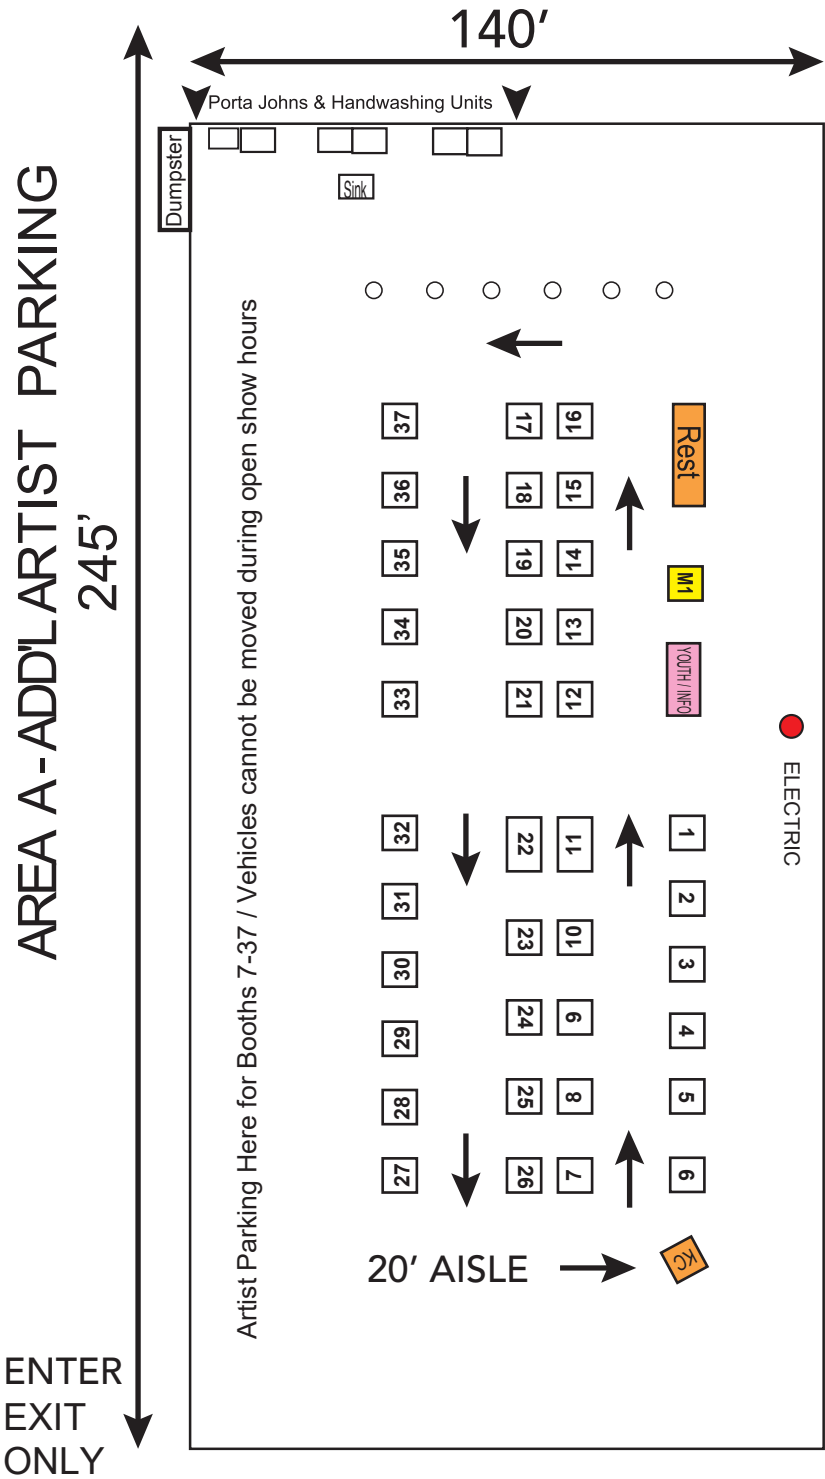

# HotWorks.org Sarasota Open Air Fine Art Show

Outdoors At  
Phillippi Estate Park  
February 13 & 14, 2021

Sat & Sun 10-5 Daily  
Move-in Fri Feb 12, 10-4  
(updated 02-10-21)  
Minimum 14' wide aisles

All booths minimum 7' apart

Maximum 240 patrons at one time  
monitored/counted thru Main & Only  
Entrance to/from event signs  
directing to entrance

Perimeter of event site to be secured  
w/ 2 layers of caution tape & signs  
directing to entrance

- Tables for seating
- Fire Extinguisher

TAMIAMI TRAIL / US-41

AREA B  
PATRON  
PARKING